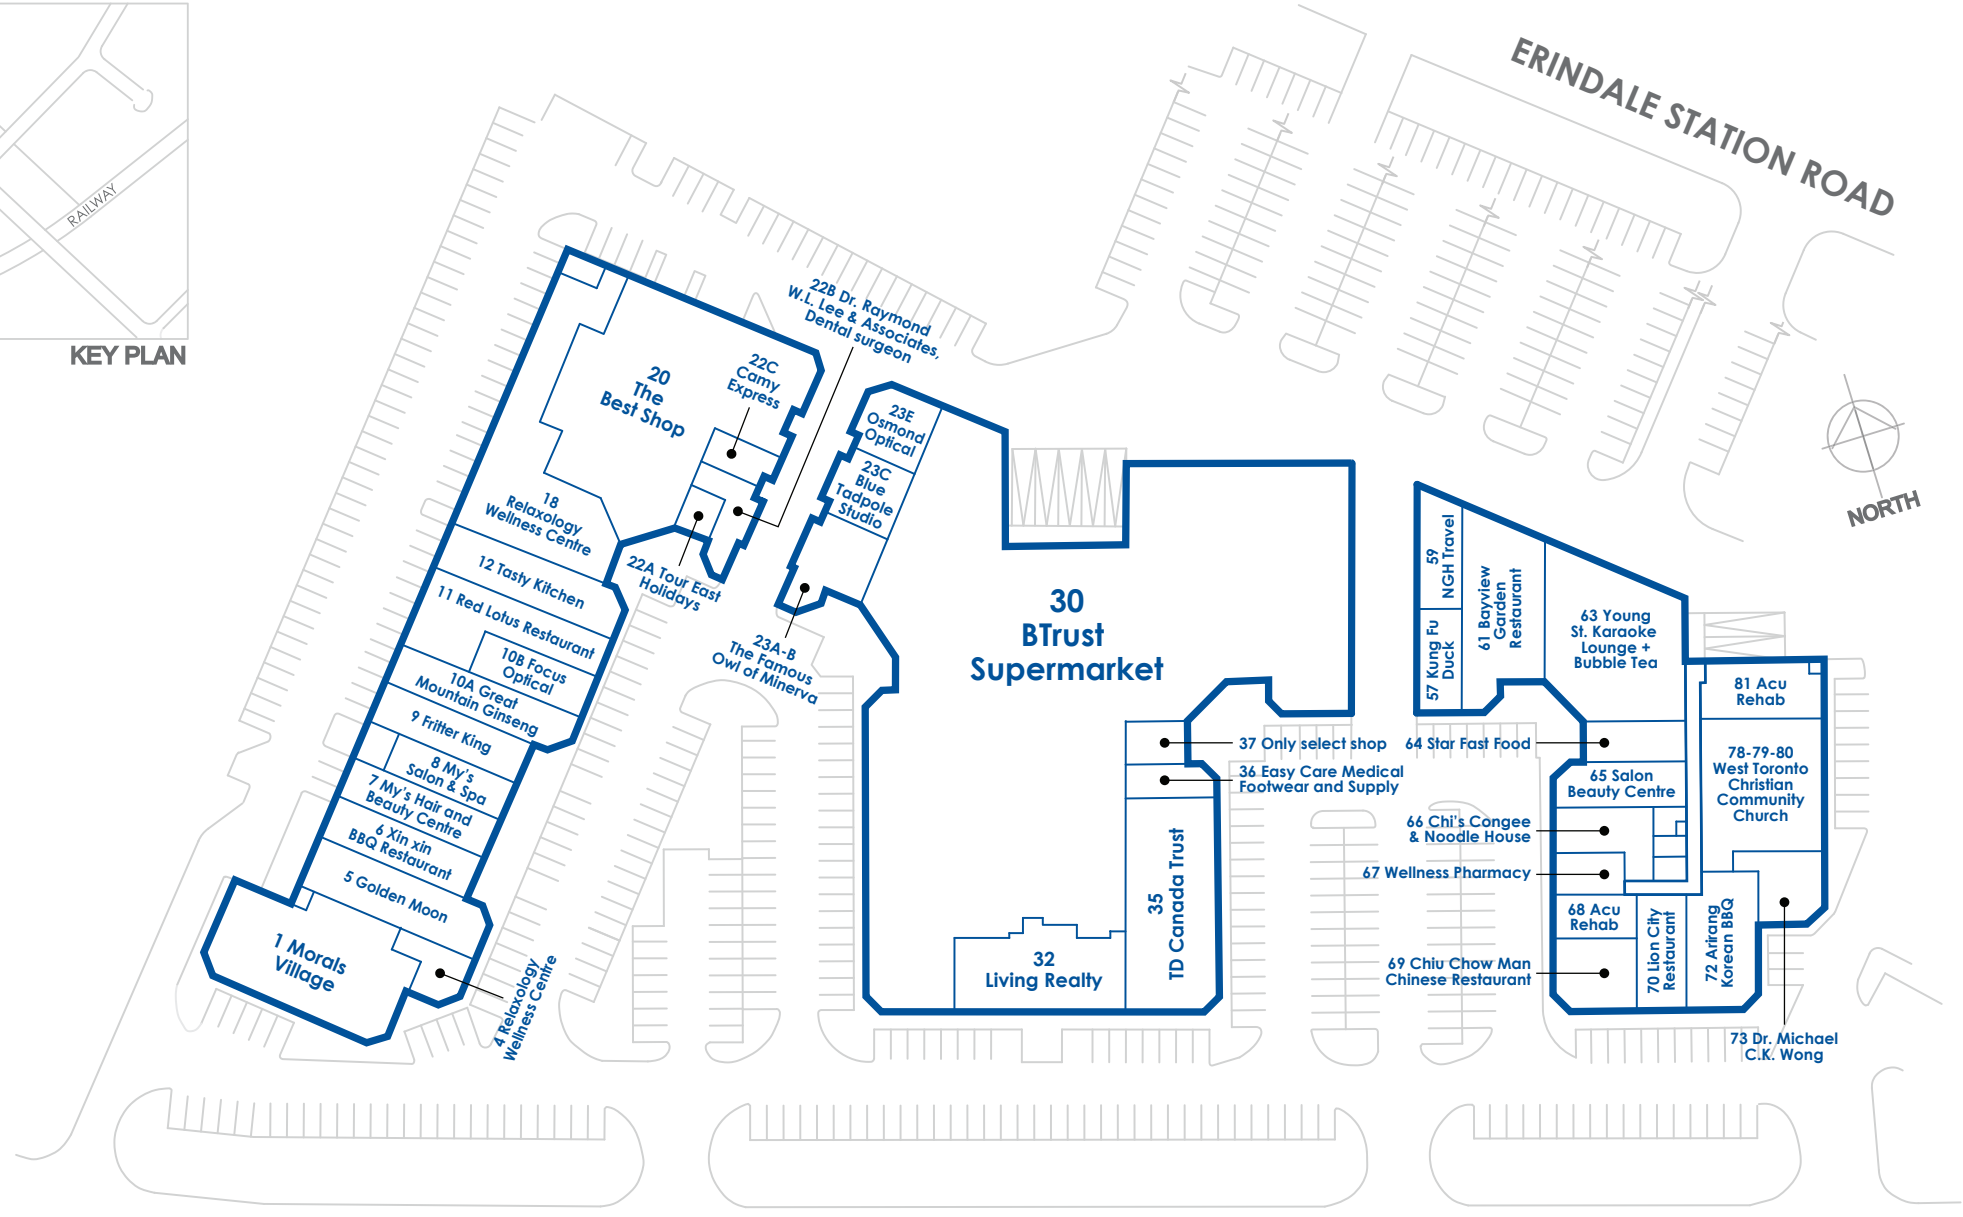

KEY PLAN

CENTRAL PARKWAY WEST

golden square centre

1177 Central Parkway West, Mississauga

08/06/18