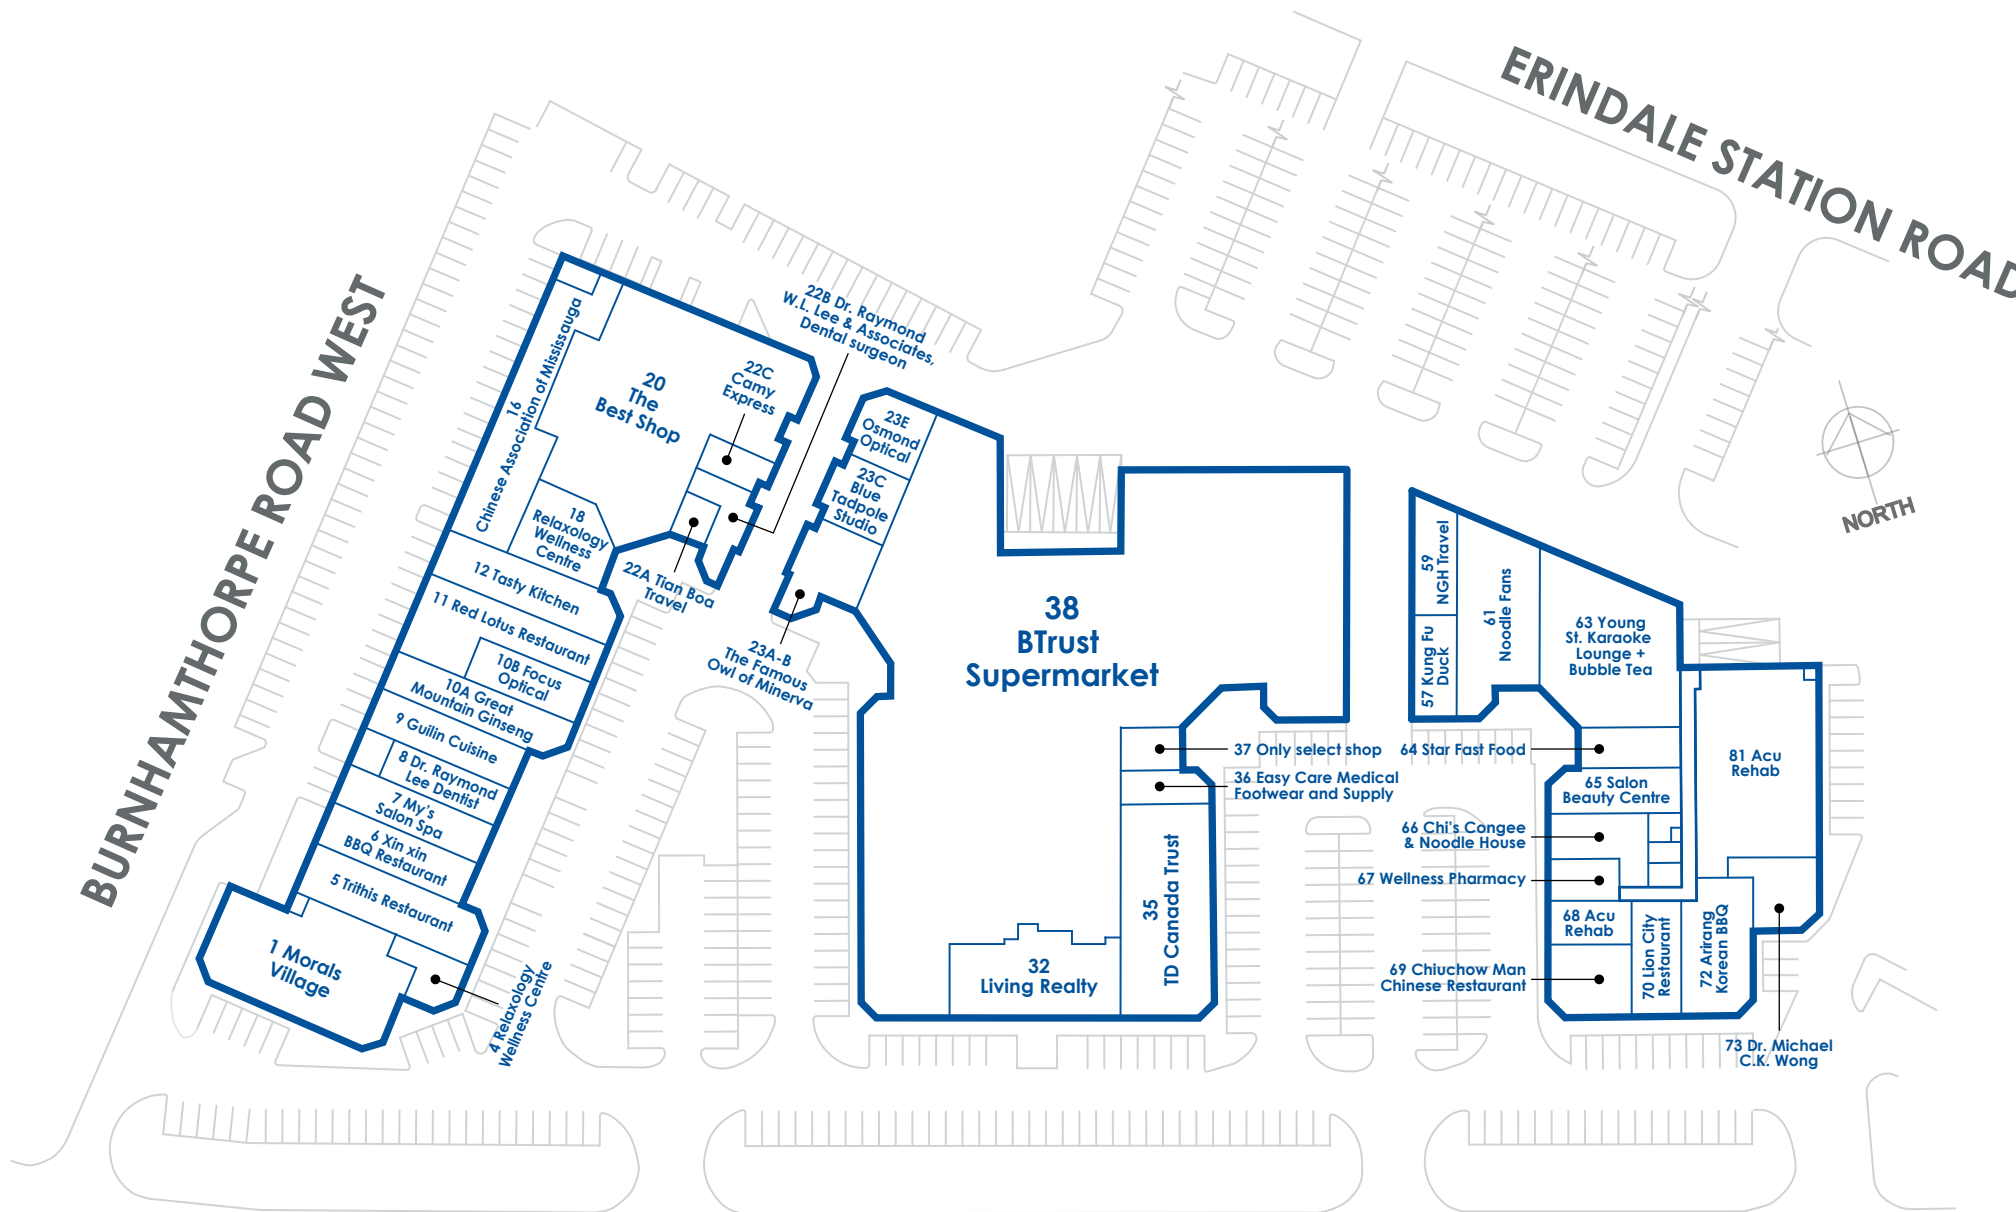

BURNHAMTHORPE ROAD WEST

ERINDALE STATION ROAD

CENTRAL PARKWAY WEST

crofton moore

golden square centre

1177 Central Parkway West, Mississauga

15/01/20