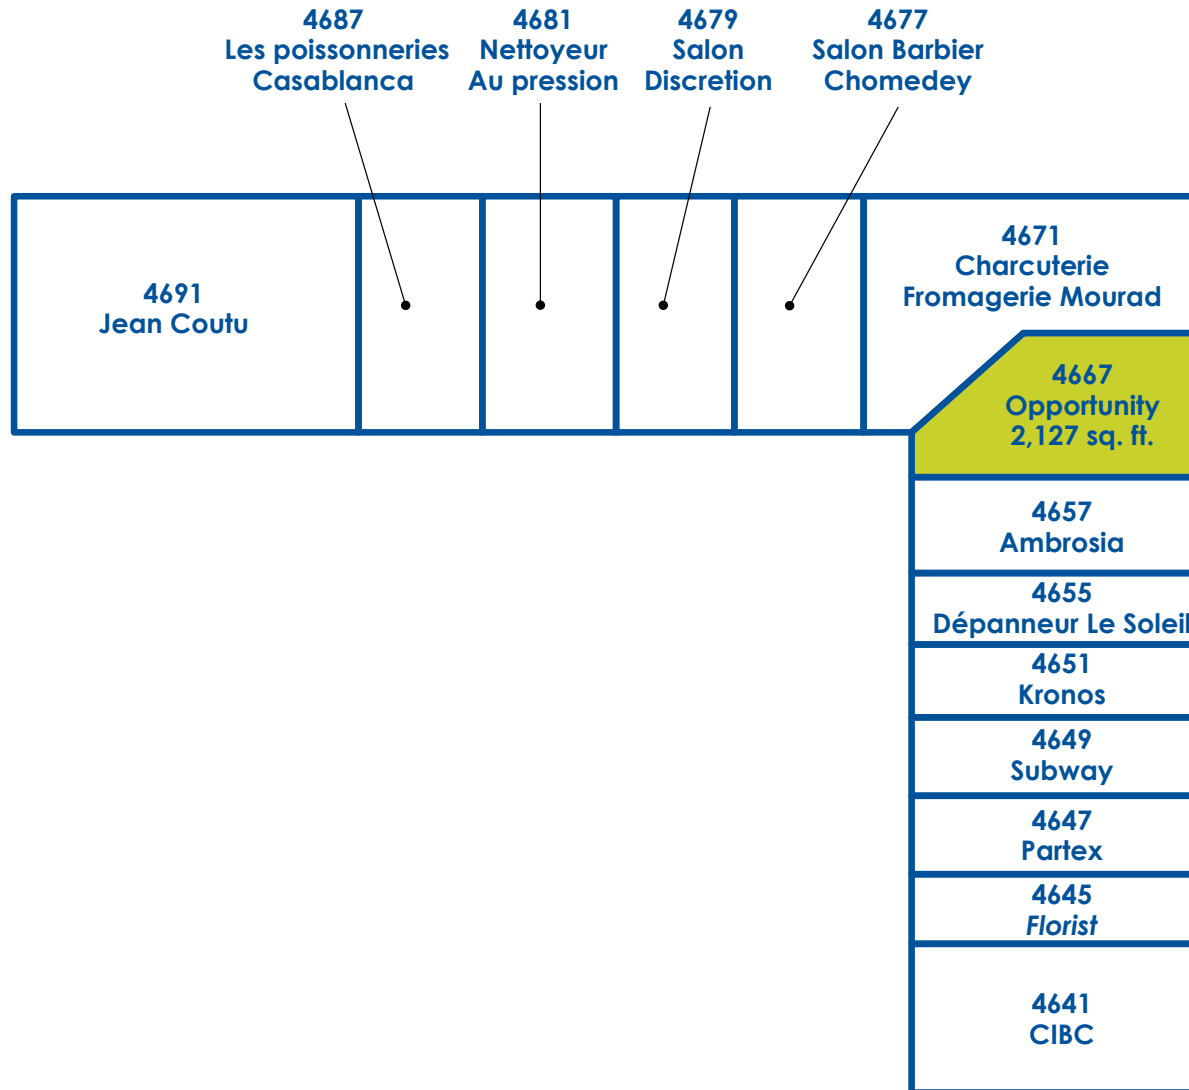

100^E AVENUE

BOULEVARD SAMSON

**crofton
moore**

place 100

100e Avenue, corner Samson, Laval

10/01/18