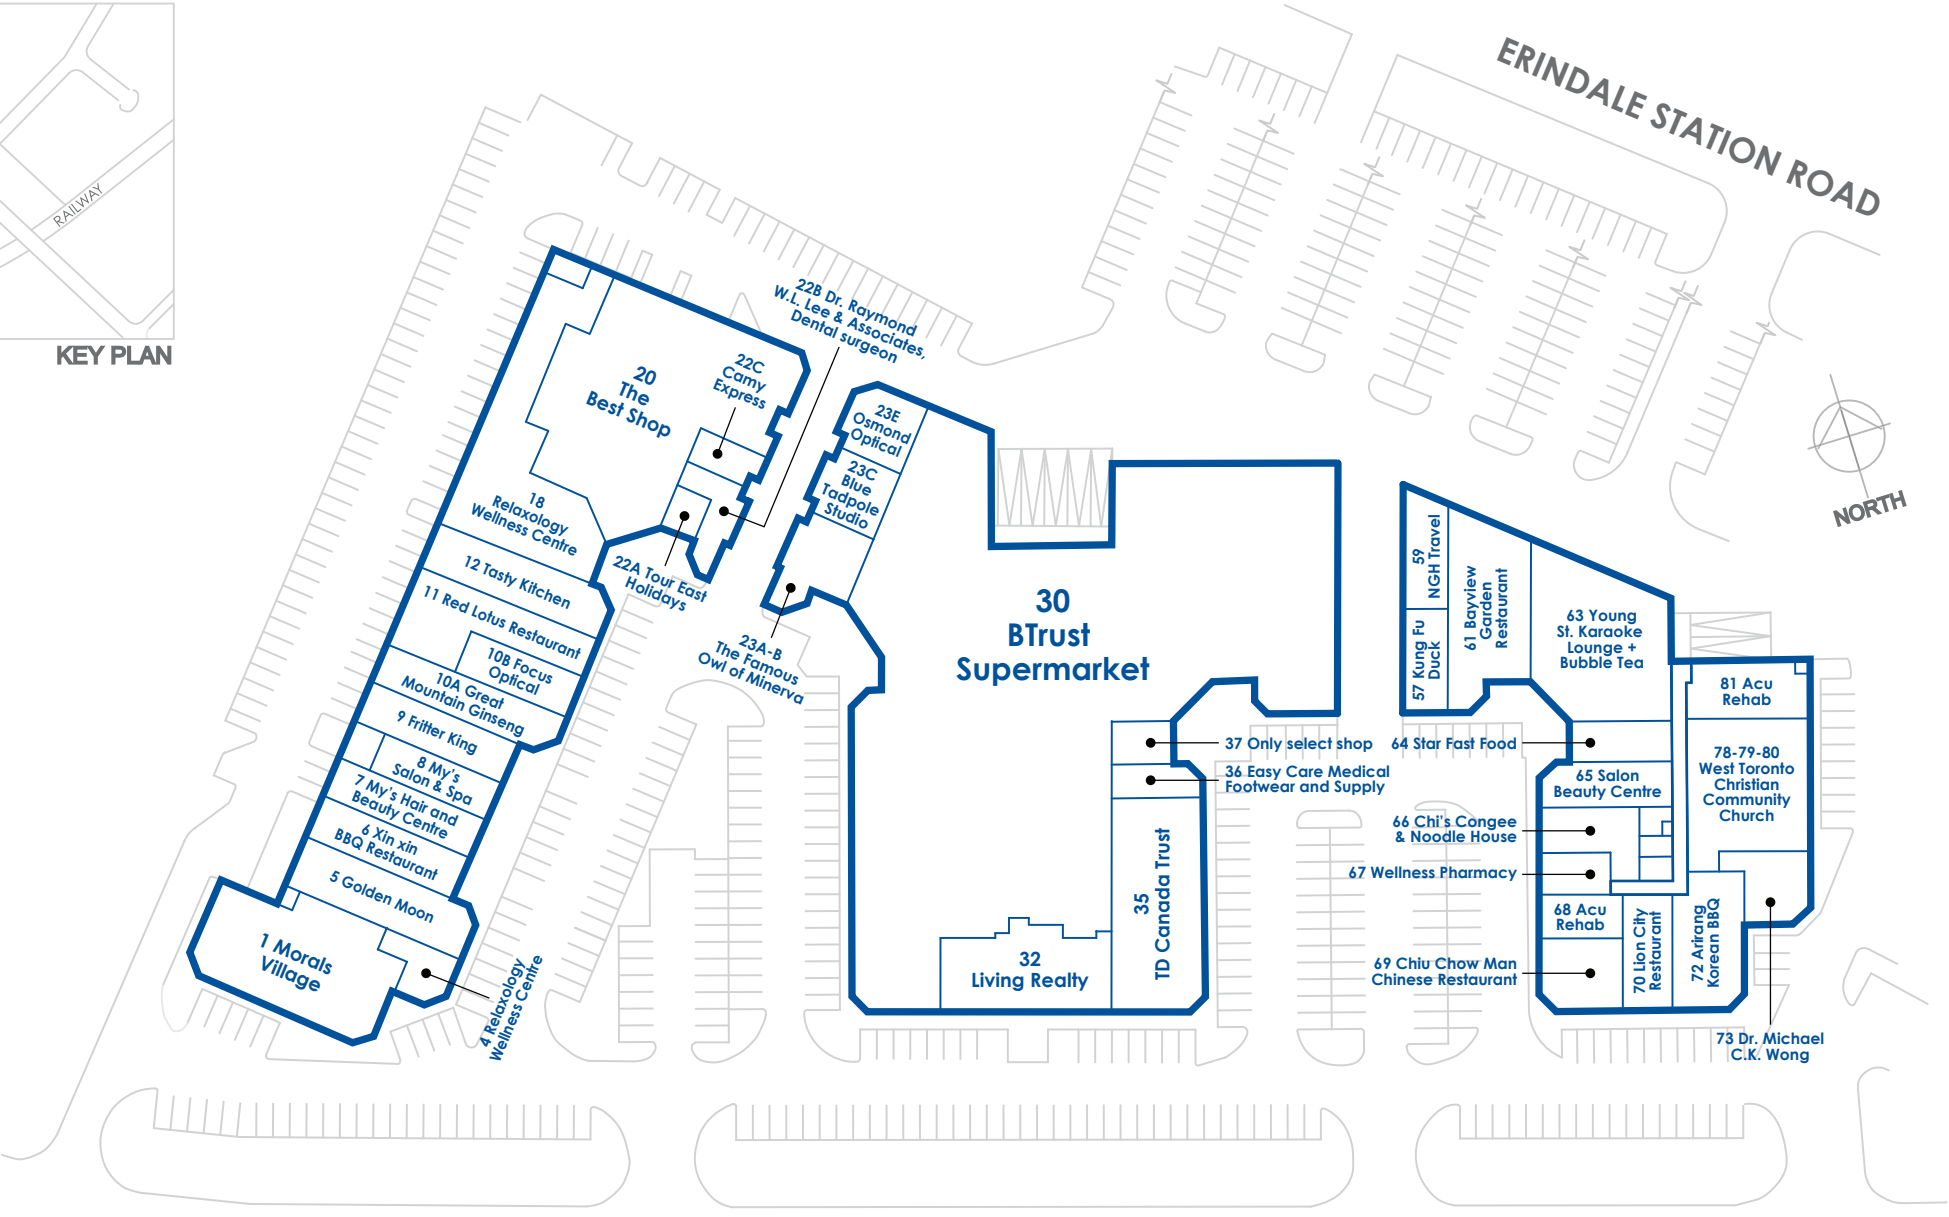

KEY PLAN

CENTRAL PARKWAY WEST

golden square centre

1177 Central Parkway West, Mississauga

08/06/18