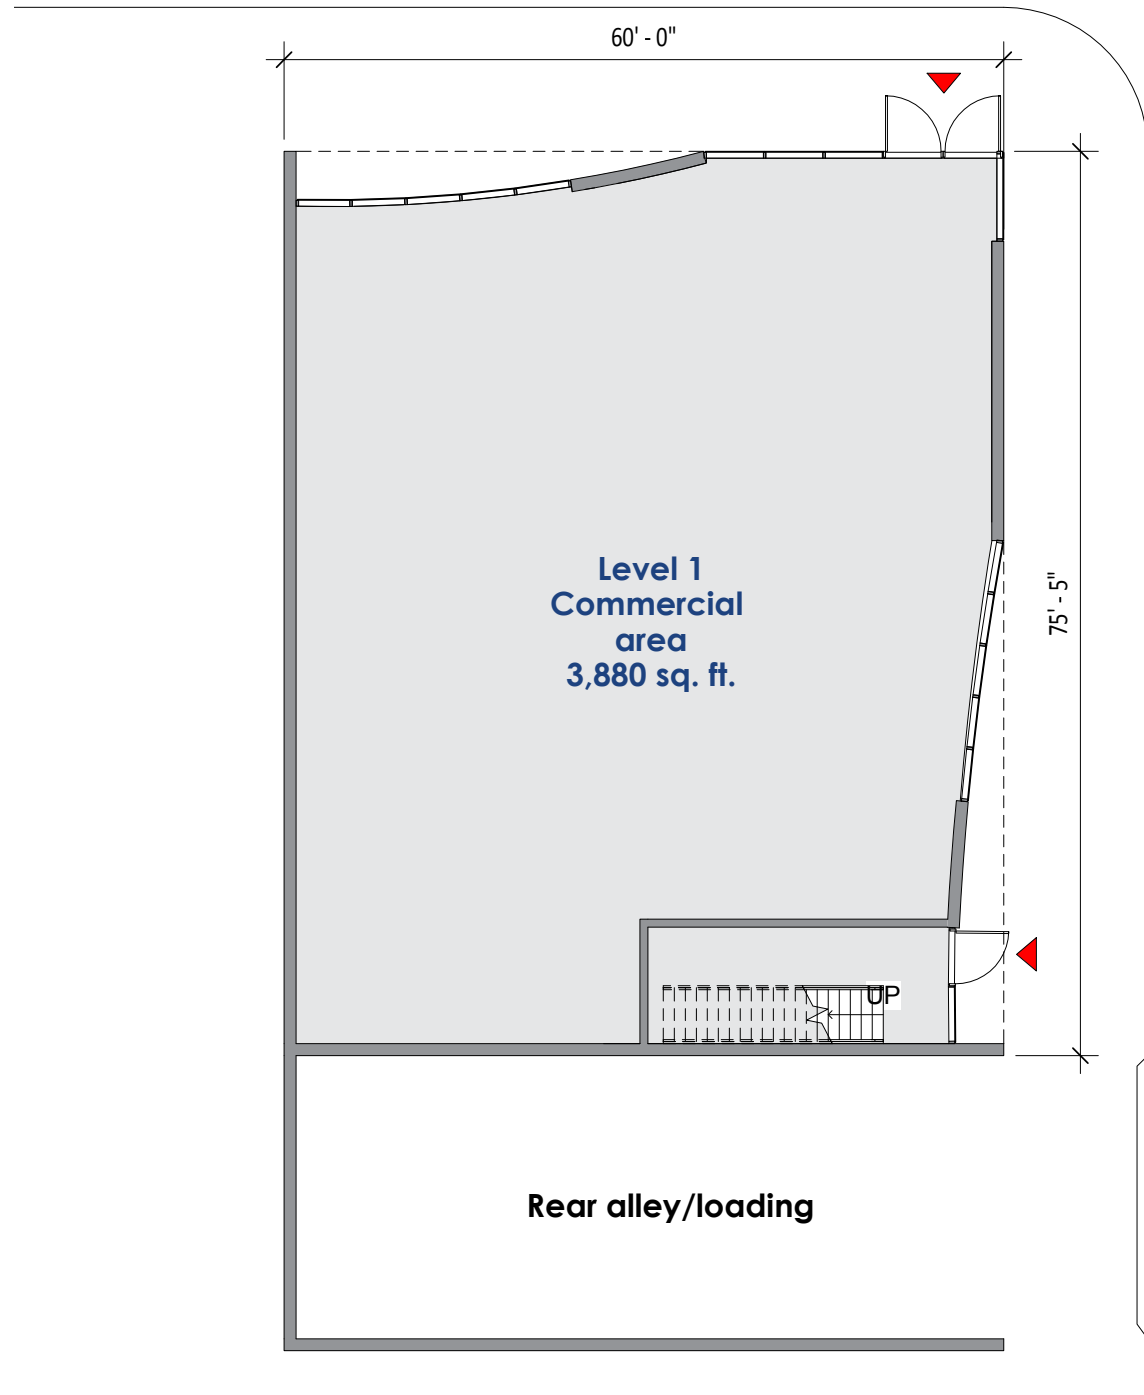

SINGLE UNIT OPTION

ST. CLAIR AVENUE WEST

WINONA DRIVE

**crofton
moore**

861 St. Clair Avenue West

St. Clair Avenue West, Toronto

01/08/17

DOUBLE UNIT OPTION