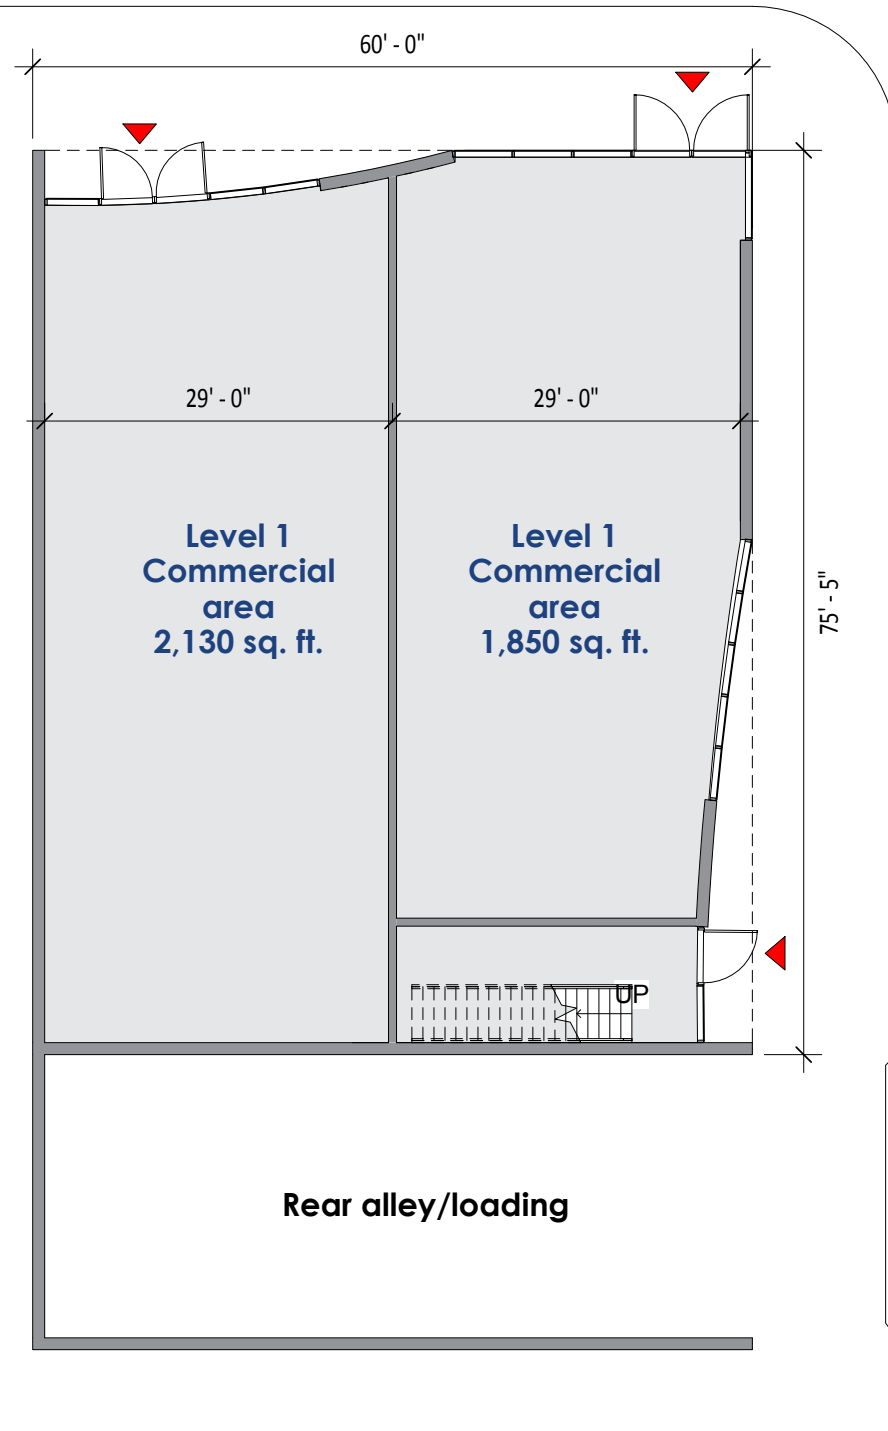

DOUBLE UNIT OPTION

ST. CLAIR AVENUE WEST

WINONA DRIVE