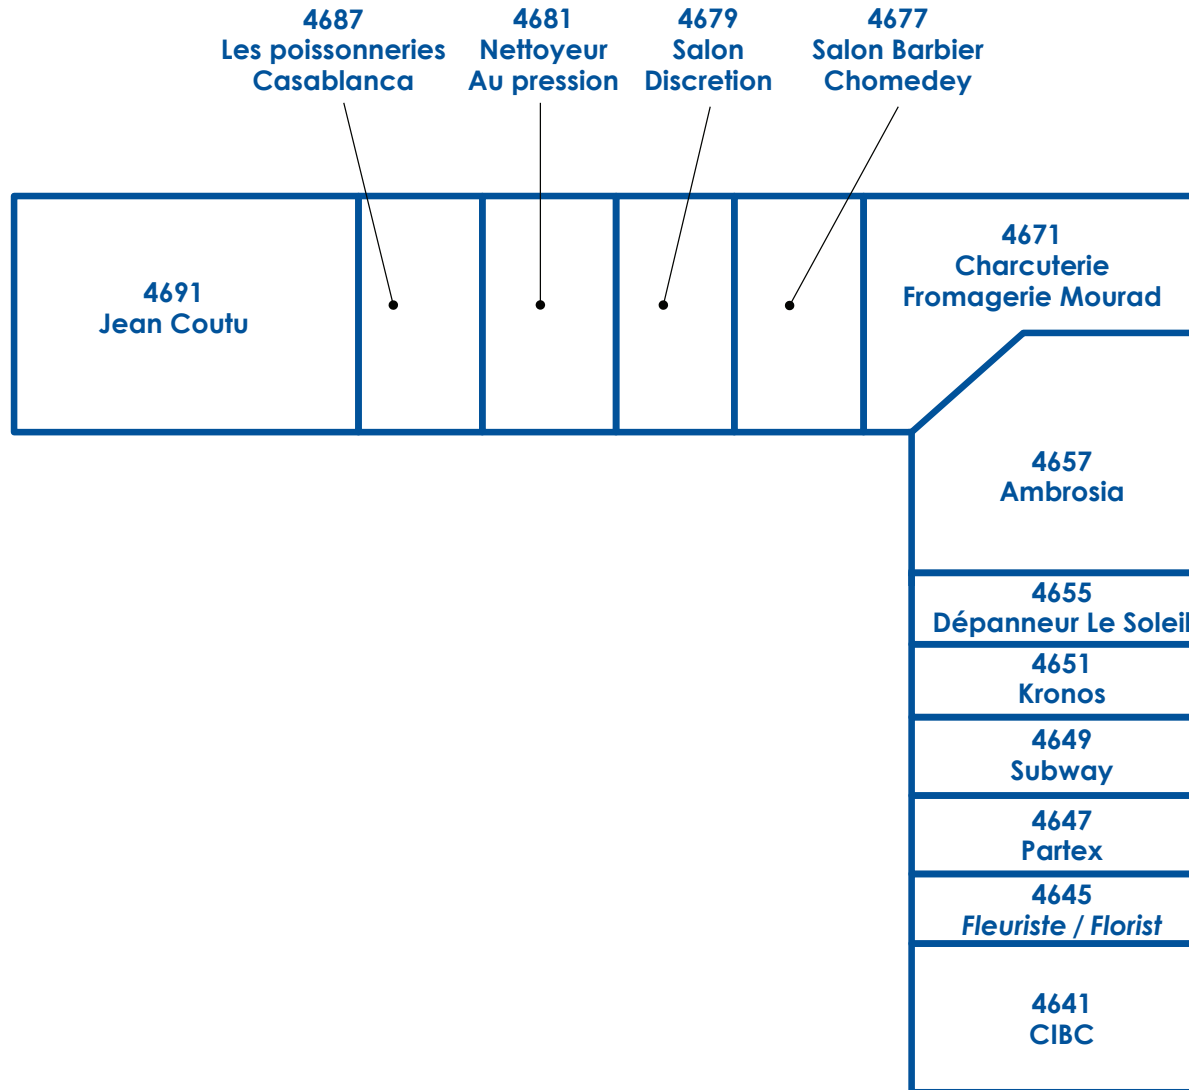

100^E AVENUE

BOULEVARD SAMSON

**crofton
moore**

place 100

100e Avenue, corner Samson, Laval

05/06/18